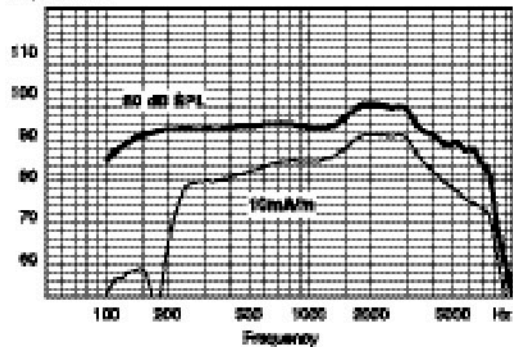

## OUTPUT - EAR SIMULATOR

IEC 60118-0

Output: dB SPL

## OUTPUT - 2CC COUPLER

IEC 60118-7 / ANSI S3.22-2009

Output: dB SPL

**Technical data** Typical data obtained through standard pure tone measurements.  
Hearing aid set to Compass Test mode 1, unless stated otherwise.  
Measured using a standard ITE coupler