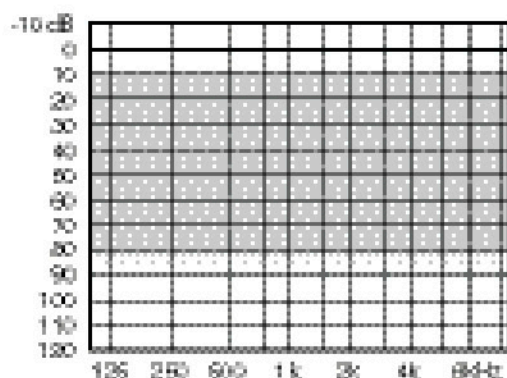

WIDEX MENU™10 ITE MODEL

The new, flexible, 10-channel solution from Widex.

Based on the Flex platform, MENU gives you the option to "build" a hearing aid to suit an individual hearing loss.

Optional features for better performance and sound.

Minimal to moderately severe hearing loss

SUGGESTED FITTING RANGE

- 10 channels
- Flex platform

BASIS PACK

- High Level Compression
- Automatic Output Control
- TruSound Stabilisers
- Noise reduction SIS
- Directional microphones Omni/Dir
- Multidirectional Active Feedback Cancelling
- 2 listening programs
- SmartTone

OPTIONAL/COUNTRY DEPENDENT

- HD Locator with Speech Tracer
- Speech Enhancer
- Sound Diary
- SmartSpeak™
- Audibility Extender™
- Zen
- Up to 3 extra listening programs

ACCESSORIES

- T-DEX
- Remote control
- Telecoil
- Volume control